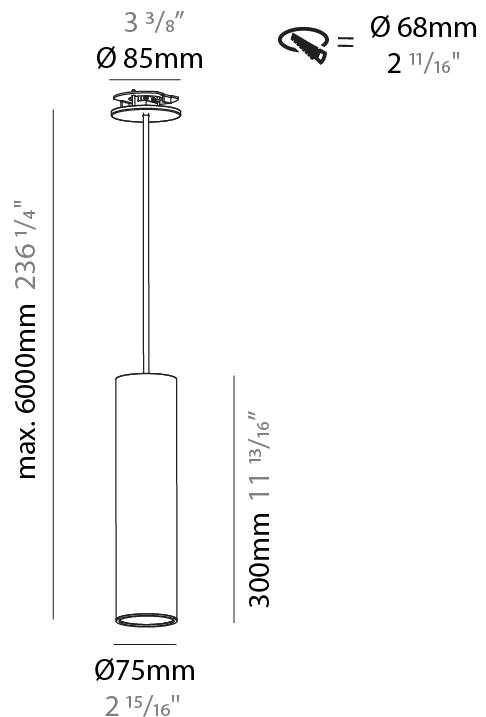

PHYSICAL

Shape: Cylinder
Diameter (mm): 75
Diameter (in): 2 ¹⁵/₁₆
Height (mm): 300
Height (in): 11 ¹³/₁₆
Max. Overall Height (mm): 2300
Max. Overall Height (in): 90 ⁹/₁₆
Light Distribution: Direct / Indirect / Downlight
Diffuser: Shine Ring 0-6
Fixture Finish: SSR / BKV / CWI / CRY / HAB / UFT / ITA / RUA / FTG / MYG / LOD / PUS / FRO / FUP / KIA / POP / BLS / SPG / MEY / GOH / GUM / CHC / COM / ABZ / JAG / OBR / MOS / ROR
Fixture Material: Aluminum
Cable Details: 2000mm / 6000mm Cable in White / Black / Orange / Red
Cut-out Measurements: 68mm / 2 11/16"

ELECTRICAL

Lamp Type: LED (Zhaga Standard)
Input Wattage (W): 10.9
Total Output Wattage (W): 9
Dimming: Tri-Mode (Non-Dimming and Phase Dimming (120Vac only) and 0-10V Dimming)
Driver Included: Yes
Driver Location: External
Driver Type: Constant Current - Universal
Driver Class: Class 2
Housing: ENCP3 w/Quick Connect
Input Voltage (V): 120 - 277
Constant Current (MA): 500

LED

Number of LEDs: 1
Color Temperature (°K): 2700 / 3000 / 4000
Max. Delivered Lumen (lm): 923
CRI: >90 CRI
Lamp Life (hrs): 50000
Upon Request: ***3500K available in minimum quantities (larger quantities upon request)

OPTICAL

Reflector: 18 / 36 / 52

RATINGS AND CERTIFICATIONS

Certified By: Certified for North American Standards
IP rating: IP20