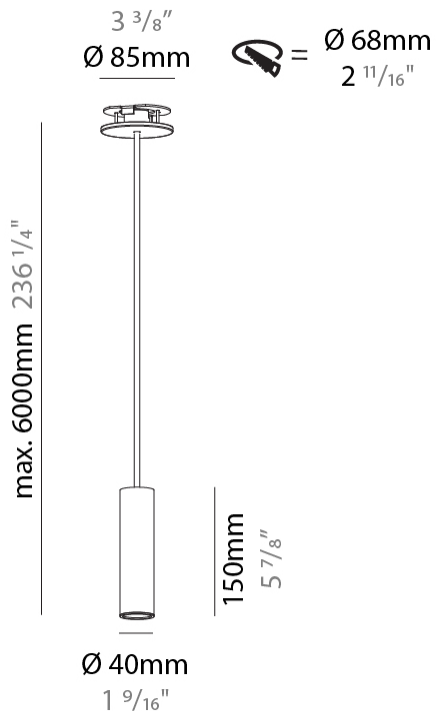

ELECTRICAL

Lamp Type: LED (Zhaga Standard)
Input Wattage (W): 10.9
Total Output Wattage (W): 9
Dimming: Non-Dimmable
Driver Included: Yes
Driver Location: External
Driver Type: Constant Current
Driver Class: Class 2
Input Voltage (V): 120
Constant Current (MA): 500
Upon Request: Remote: 0-10Vdc dimming / Phase dimming 120Vac

LED

Number of LEDs: 1
Color Temperature (°K): 2700 / 3000 / 4000
Max. Delivered Lumen (lm): 842
CRI: >90 CRI
Lamp Life (hrs): 50000
Upon Request: ***3500K available in minimum quantities (larger quantities upon request)

OPTICAL

Reflector: 40 / 50

RATINGS AND CERTIFICATIONS

Certified By: Certified for North American Standards

© 2024, T 1800-388-3382, F 416-247-9319, www.zaneen.com

Available for International specifications by adding 'INT' at the end of the existing Model #. For assistance on 'custom' specifications, contact zteam@zaneen.com.

In a constant effort to supply the best product, we reserve the right to change specifications or materials without notice. The most recent specification sheets are found at zaneen.com