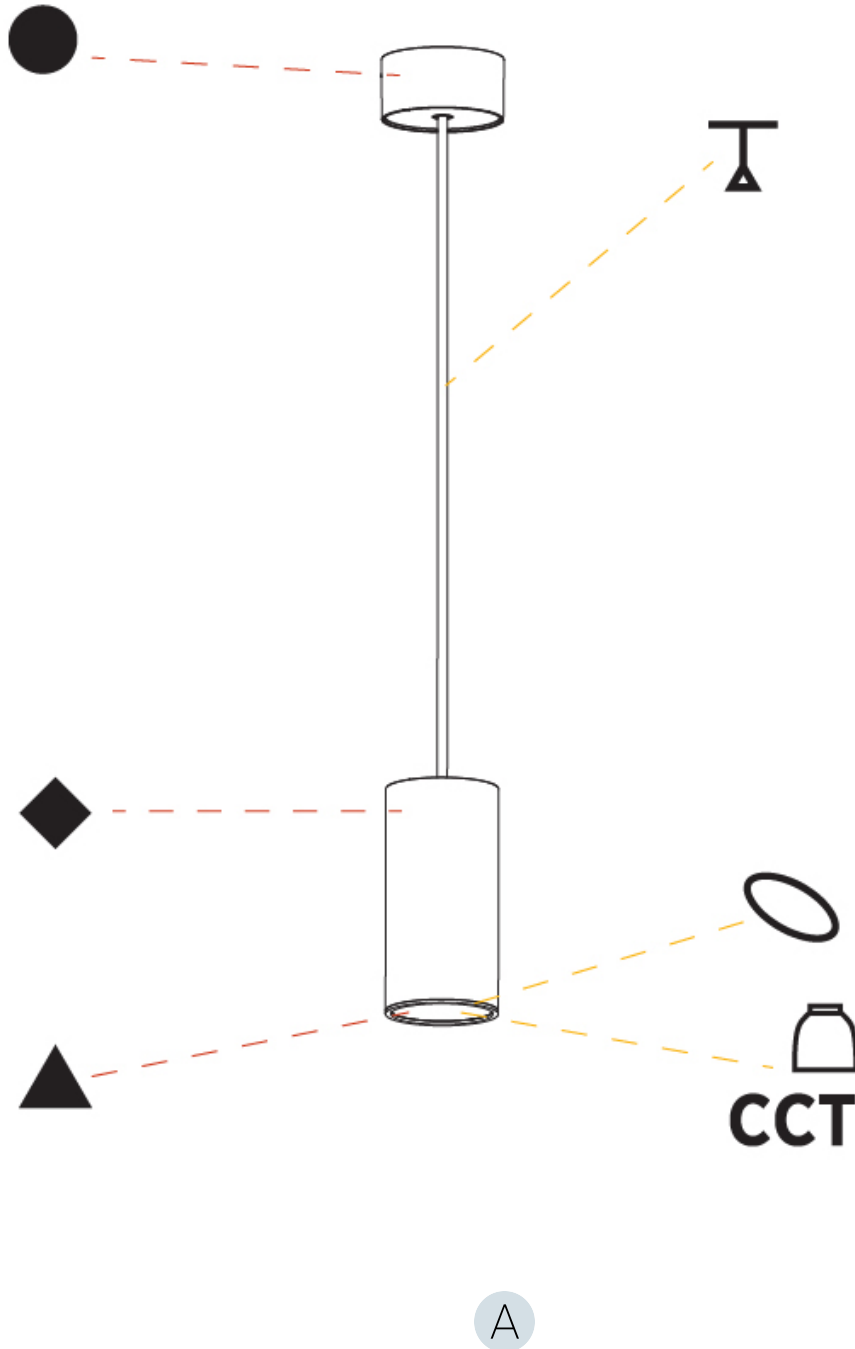

HANGOVER MONOPOINT SURFACE CANOPY SUSPENSION

A300164-

PROJECT	_____
TYPE	_____
SPECIFIER	_____
QUANTITY	_____
DATE	_____